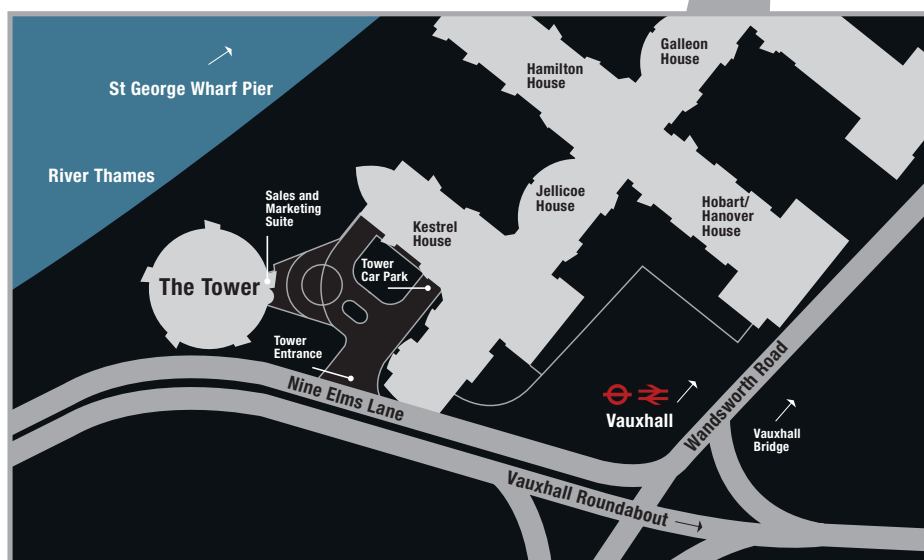

HOW TO FIND US

The Tower, One St George Wharf
Nine Elms Lane
London SW8 2LR

Tel: +44 (0)20 7042 7700
email: towersales@stgeorgesl.com

Opening Times:
Mon to Fri 10am – 8pm
Sat & Sun 10am – 6pm

www.thetower-onestgeorgewharf.co.uk

These directions are a guide only and we recommend that you plan your route carefully before travelling.

Our Sales Team are now based on the ground floor of The Tower.

Directions by car from Nine Elms Lane

Proceed along Nine Elms Lane with the river on your left hand side. You will see the entrance to The Tower on your left before the traffic lights and before the Vauxhall one-way system. Enter here and drive straight ahead into the underground car park. Exit the car park on foot via the entrance ramp and proceed through The Tower entrance portal on the ground floor level.

Directions by car over Vauxhall Bridge towards Vauxhall

Proceed across Vauxhall Bridge – you will see the St George Wharf development on your right. Proceed around the Vauxhall one-way system (bearing to the right) until the development is in front of you. Continue forward along Nine Elms Lane and you will see the entrance to The Tower on your right. Enter here and drive straight ahead into the underground car park. Exit the car park on foot via the entrance ramp and proceed through The Tower entrance portal on the ground floor level.

Directions on foot from Vauxhall Underground Station

Leave the station via Exit 6 and walk along Wandsworth Road – you will see the St George Wharf development on your right. Turn right onto Nine Elms Lane and you will see the entrance to The Tower on your right. Proceed through The Tower entrance portal on the ground floor level.

Directions on foot from St George Wharf Pier

Exit the pier and continue straight ahead through the development with the river behind you. Turn right onto Wandsworth Road. Continue along Wandsworth Road and turn right onto Nine Elms Lane. You will see the entrance to The Tower on your right. Proceed through The Tower entrance portal on the ground floor level.

We look forward to seeing you.